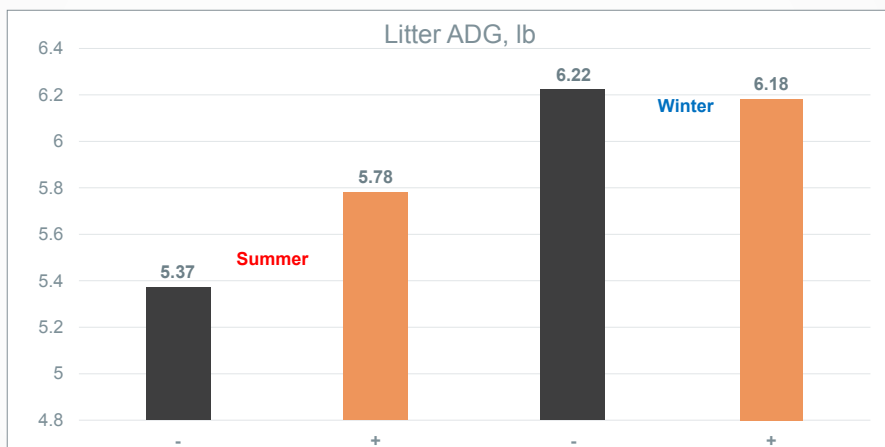

### Weaning Weight Summary

Results are displayed as magnitude of difference (lb increase) over the control.

**Feed Intake**

**Krave improved sow feed intake – ADFI high in summer months**

**Pig Gain**

**Litter ADG, lb**