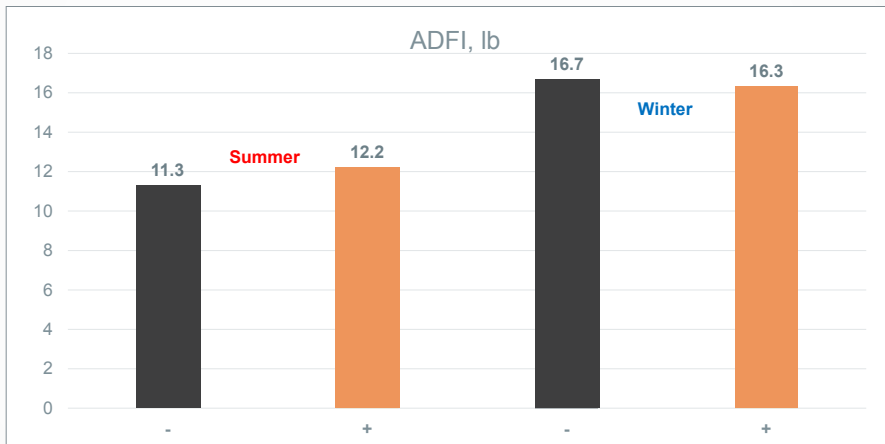

# BEAT THE HEAT

How can your sows beat the summer heat?  
What does improved sow intake mean for their piglets?

Find out how Krave<sup>®</sup> can provide a **4:1 ROI**

### Weaning Weight Summary

Results are displayed as magnitude of difference (lb increase) over the control.

**Feed Intake**

**Krave improved sow feed intake – ADFI high in summer months**

**Pig Gain**

**Litter ADG, lb**