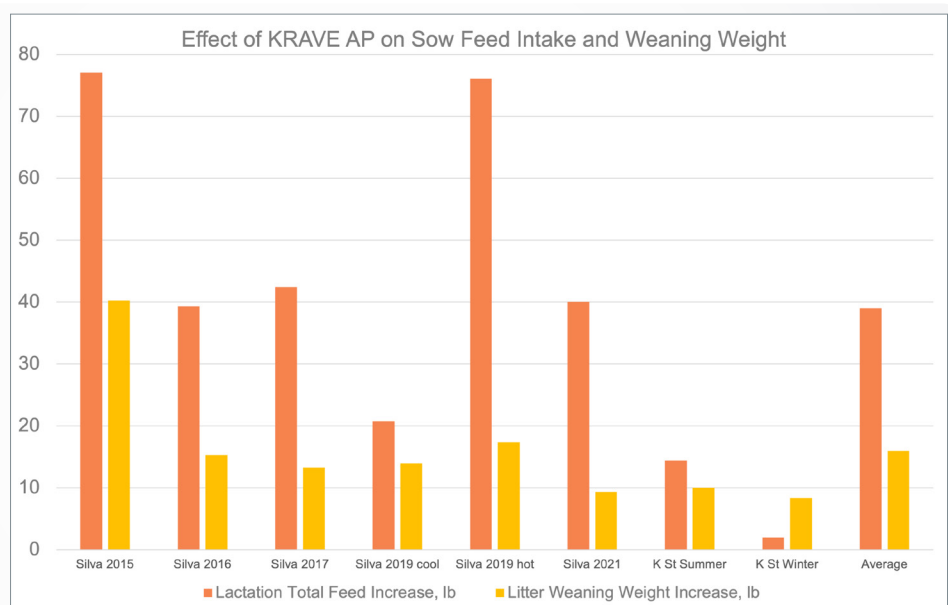

# BEAT THE HEAT

How can your sows beat the summer heat?  
What does improved sow intake mean for their piglets?

Find out how Krave<sup>®</sup> can provide a **4:1 ROI**

### Weaning Weight Summary

Results are displayed as magnitude of difference (lb increase) over the control.

**Feed Intake**

**Krave improved sow feed intake – ADFI high in summer months**

**Pig Gain**

**Litter ADG, lb**